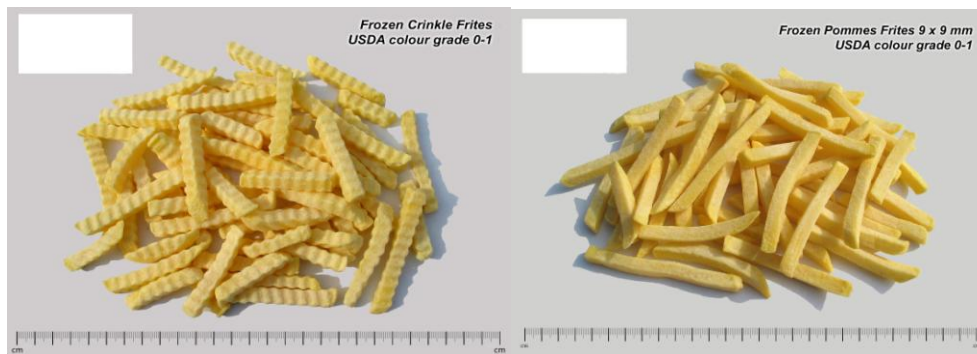

Frozen French Fries from the Netherlands/New Zealand

shoestring

straight cut

straight cut

crinkle cut

crinkle cut

natural cut skin on wedges

SPECIFICATION:

Pre-fried Potato
-18°C Storage

Product	Size	Pack Size
Shoestring	7mm x 7mm, 9mm x 9mm	1kg x 10
Crinkle cut	10mm x 10mm	2.5kg x 4
Straight cut	12mm x 12mm	