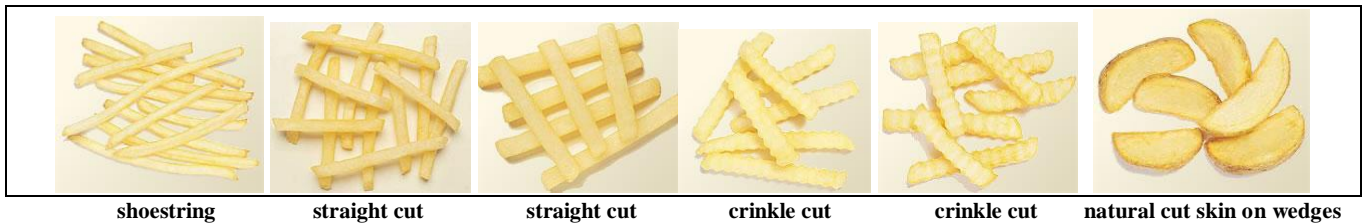

Frozen French Fries from the Netherlands/New Zealand

shoestring

straight cut

straight cut

crinkle cut

crinkle cut

natural cut skin on wedges

SPECIFICATION:

Pre-fried Potato
-18°C Storage

Product	Size	Pack Size
Shoestring	7mm x 7mm, 9mm x 9mm	1kg x 10
Crinkle cut	10mm x 10mm	2.5kg x 4
Straight cut	12mm x 12mm	